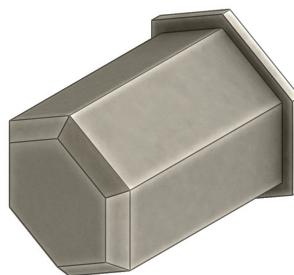

LUXE ATELIER

MILANO

Pomolino Serie Hexagonal 02
Hexagonal Series 02 Cabinet Knob

Dimensioni
Dimensions

	H	W	P
S	20	20	29
M	30	30	43
XL	40	40	55

Dimensioni in millimetri
Dimensions given in millimeters

Fornito con vite M4.
Disponibile in tutte le finiture standard.
Dimensioni e finiture su misura disponibili su richiesta.
*Regularly furnished with M4 screw. Additional sizes available by special order.
Available in standard and custom finishes.*